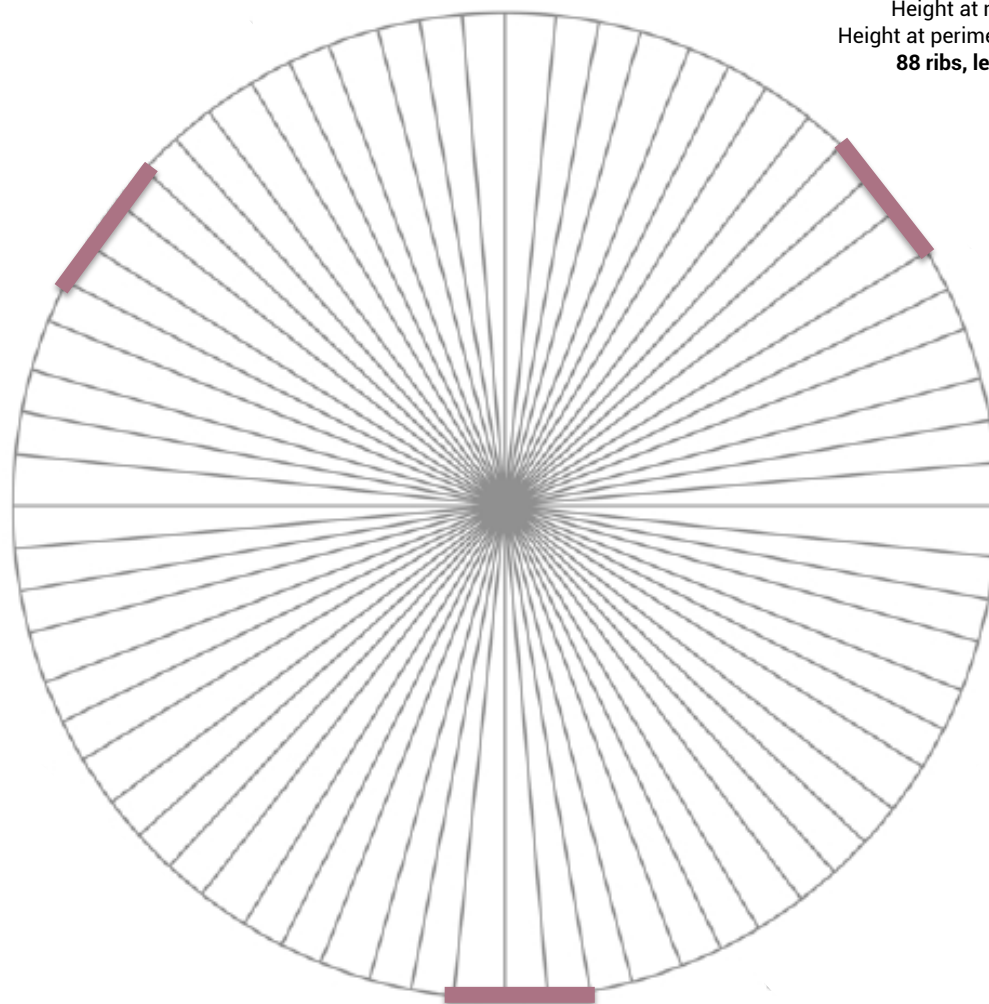

# YURTS

- FOR LIFE -

**Scale Refs: 33ft Hire Yurt**  
10m diameter, 42m<sup>2</sup>  
Circumference 31.4m  
Height at roof 4.12m  
Height at perimeter 1.51m  
**88 ribs, length 4.5m**

**Yoga Mat**  
61cm x 173cm

5' table  
152cm  
8  
people

**Hay Bales**  
90cm x 45cm  
Seats 2 adults

5'6"  
table  
168cm  
10  
people

6' table  
243cm  
12 people

**YFL Tapered Tables (8 available)**  
1.75m wide (at wide end) x 2.5m long