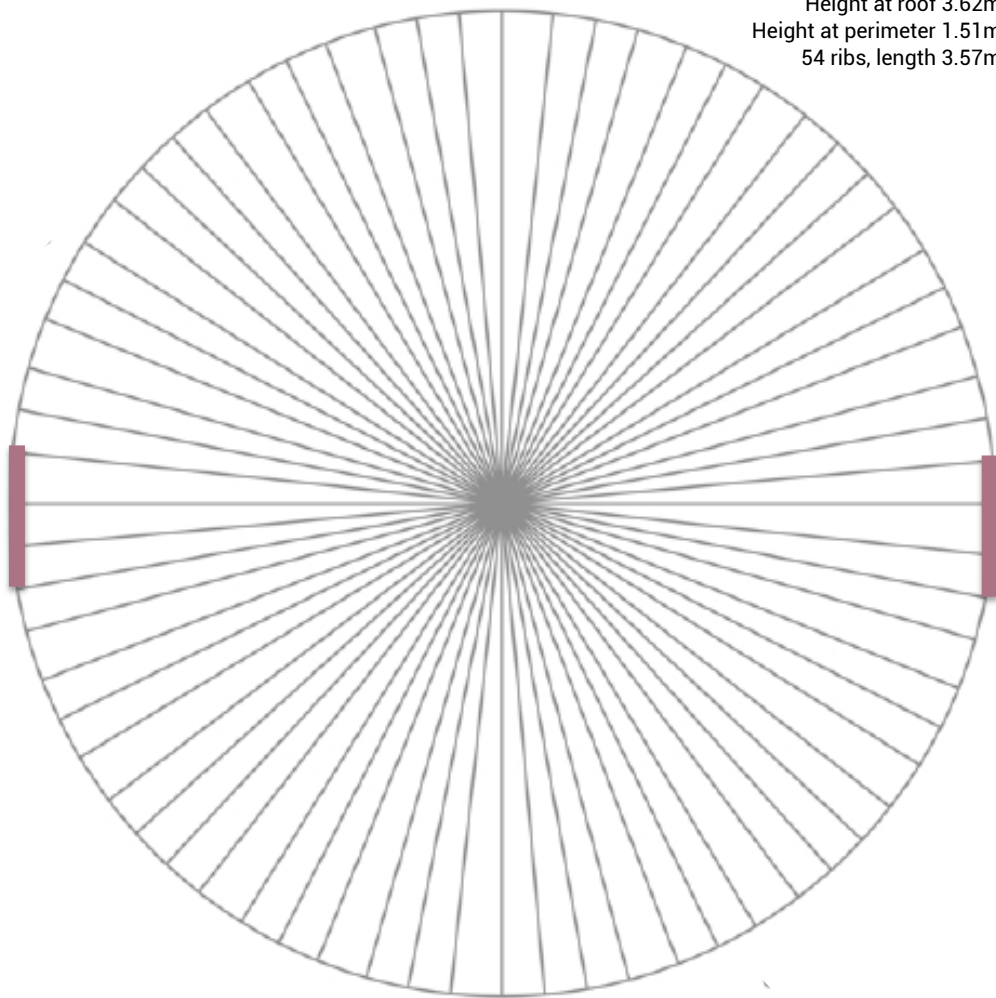

YURTS

- FOR LIFE -

SUPER KING

SINGLE

5' table
152cm
8 people

DOUBLE

Yoga
Mat
61cm
wide x
173cm
long

6' table
243cm
12 people

Hay Bales 90cm x 45cm
Seats 2 adults

Primary Tables 110cm x 55cm
Seats 2 children

5'6" table
168cm
10 people

Scale Refs: 24ft Hire Yurt
7.32m diameter, 42m²
Circumference 30m
Height at roof 3.62m
Height at perimeter 1.51m
54 ribs, length 3.57m